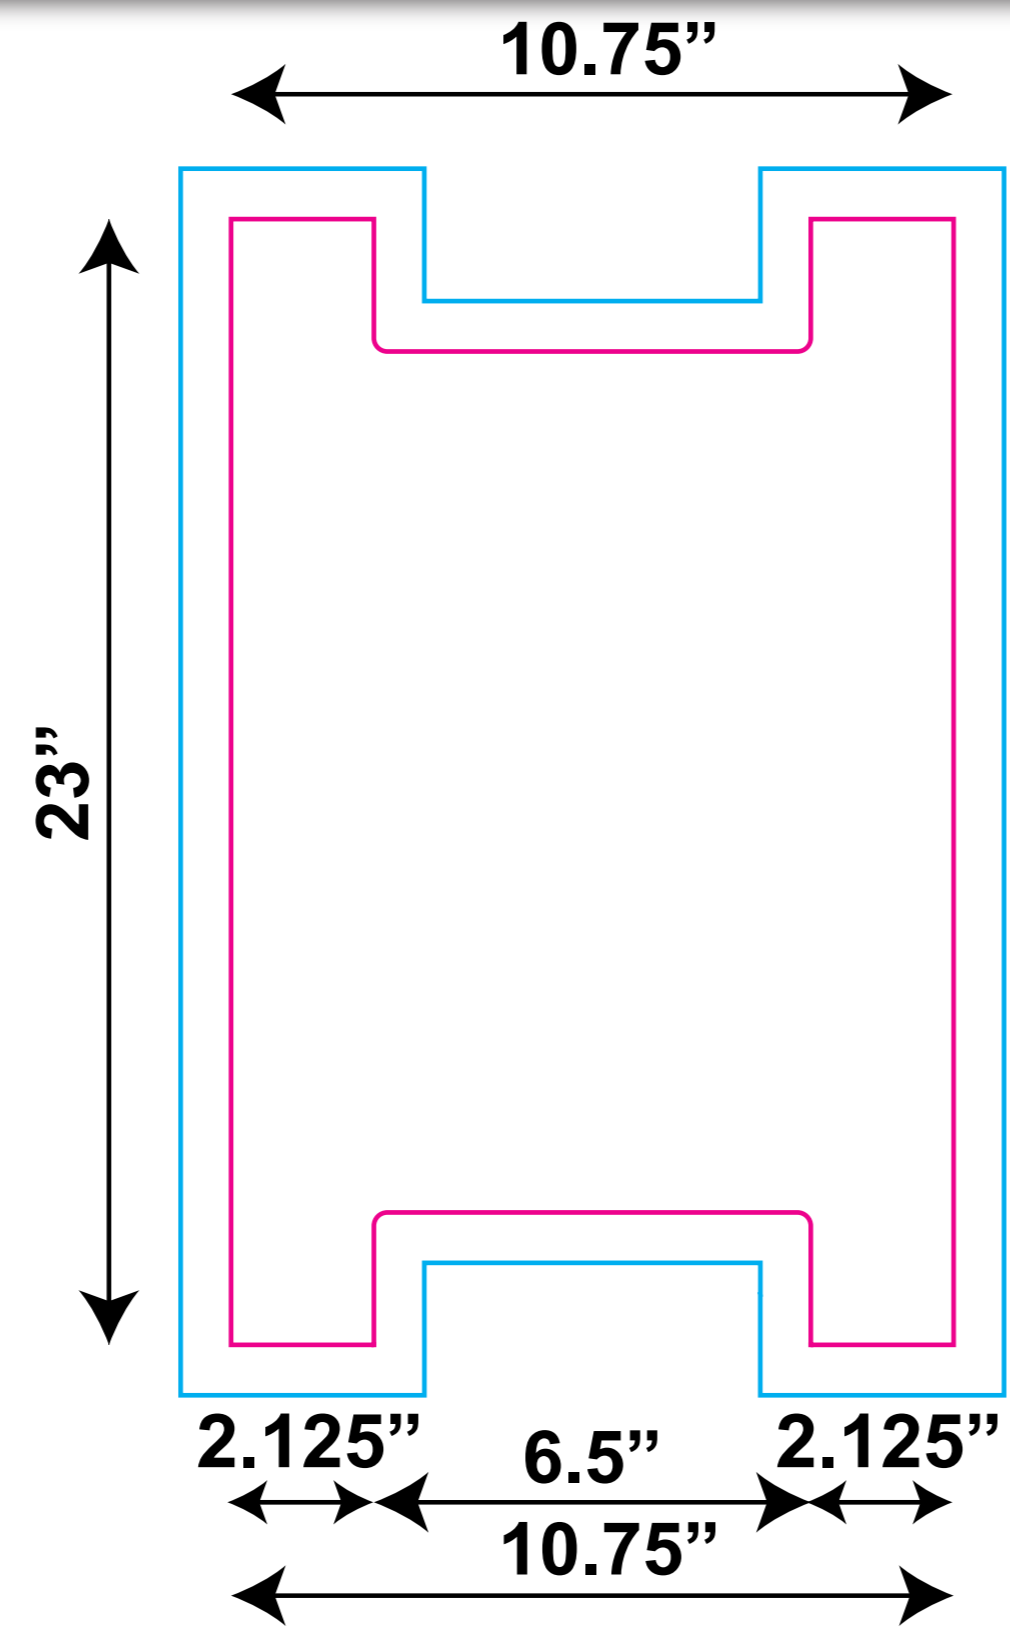

CAMBRO COVER 10.75" w x 16.75" d x 23" h

SCALE UP 350%
FOR FULL SIZE

- Safe Area
- Final Trim
- Bleed Trim

Artwork Guidelines: www.impactcanopy.com/pages/artwork-guidelines