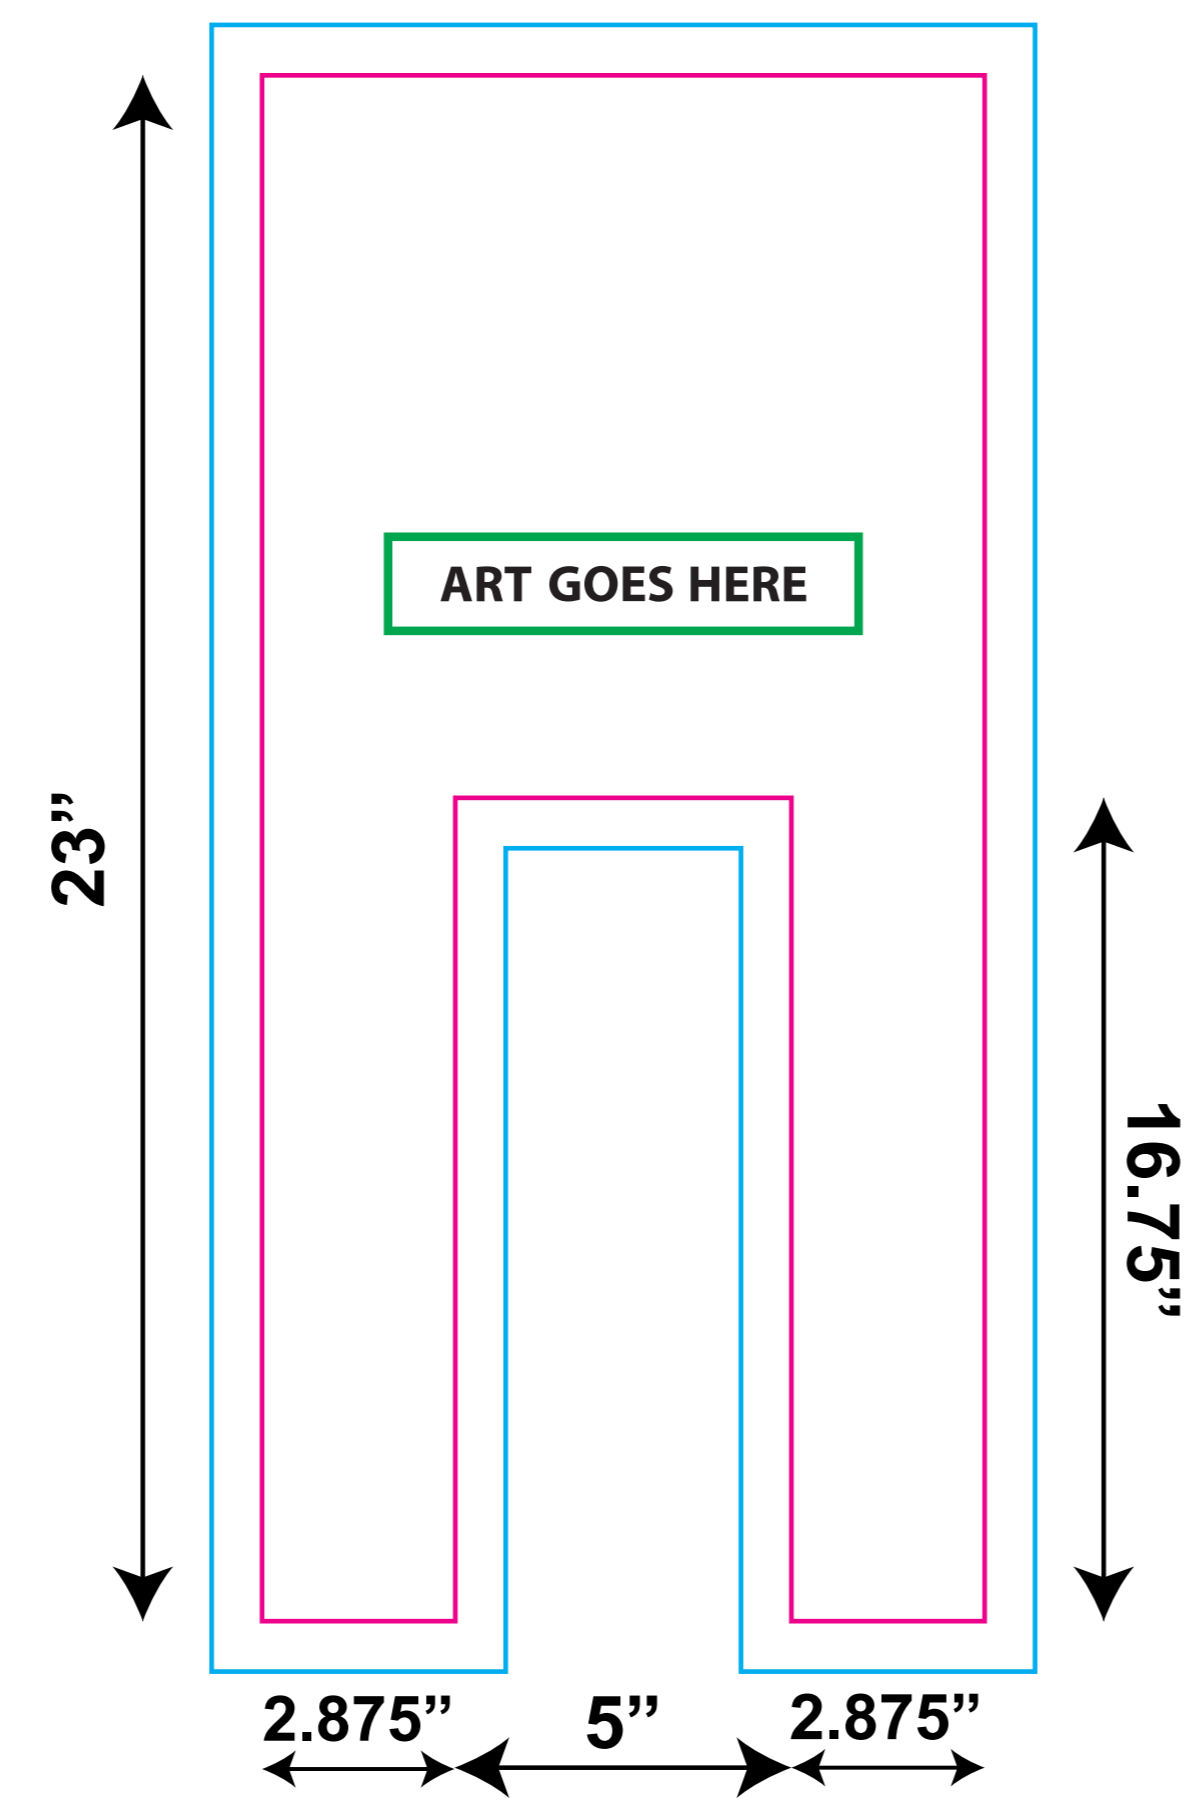

CAMBRO COVER 10.75" w x 16.75" d x 23" h

SCALE UP 350%
FOR FULL SIZE

- Safe Area
- Final Trim
- Bleed Trim

Artwork Guidelines: www.impactcanopy.com/pages/artwork-guidelines