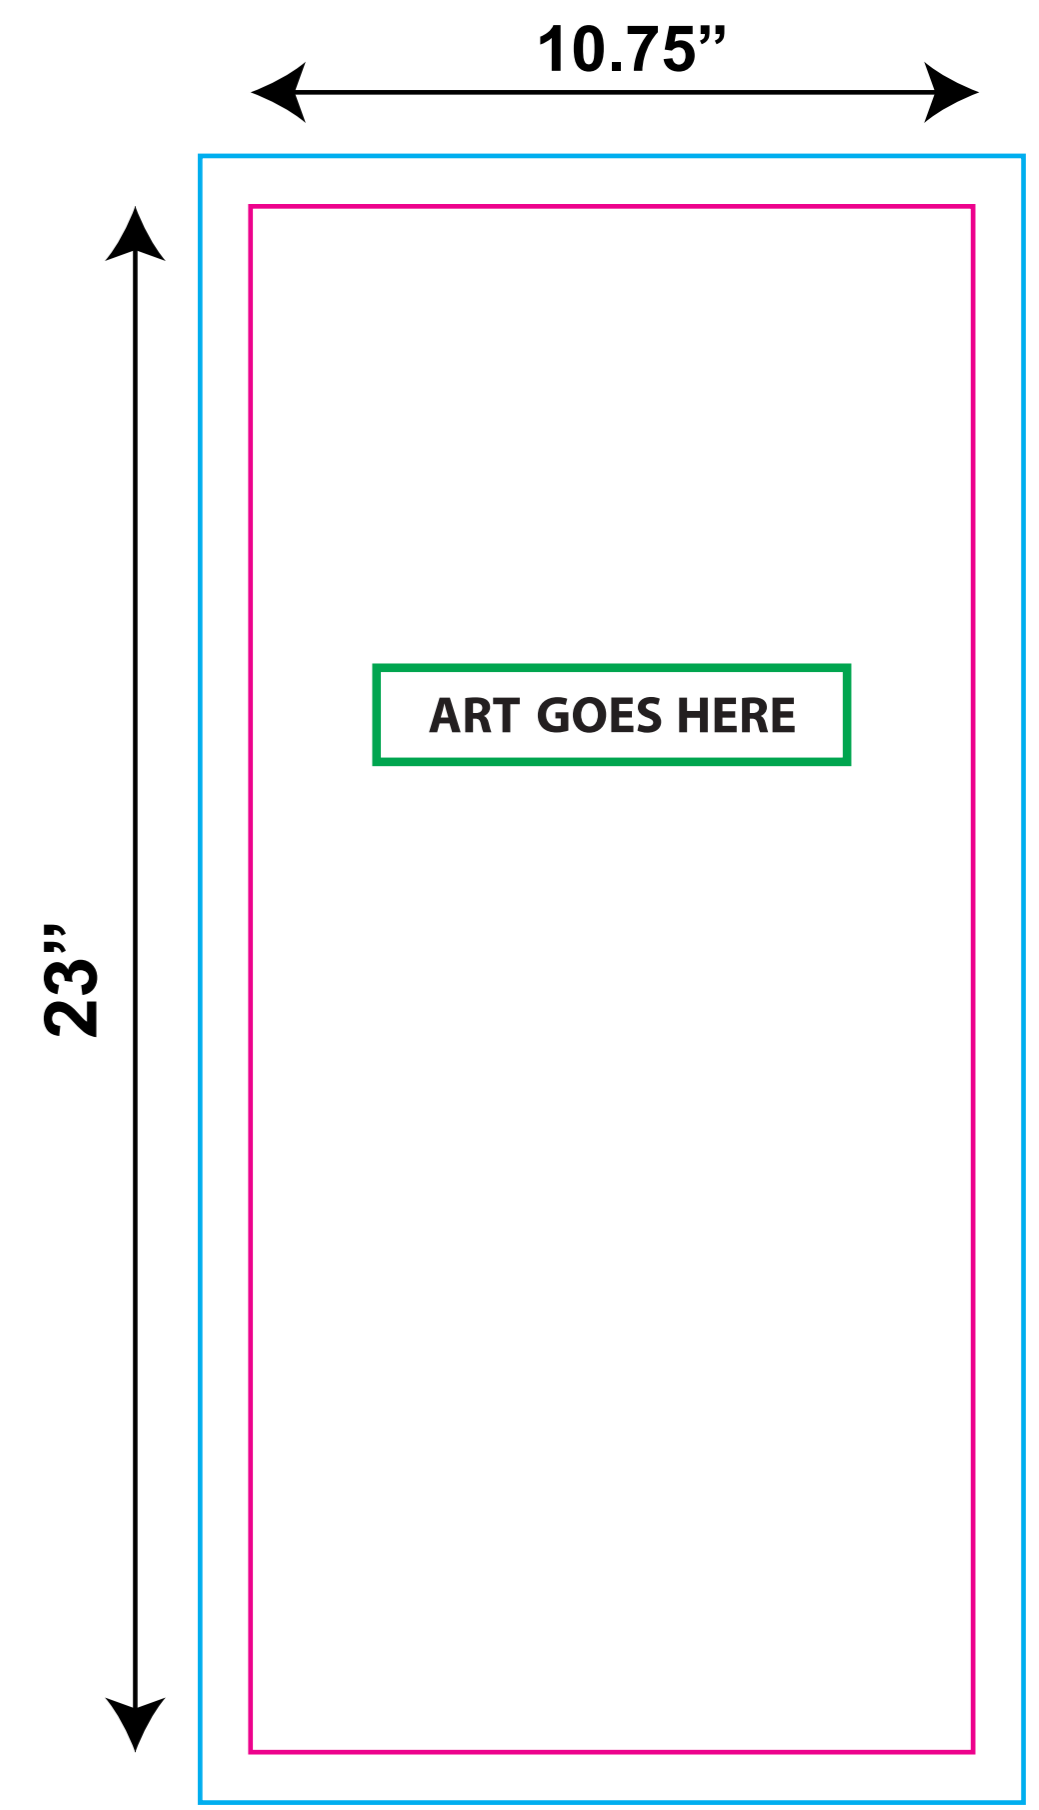

CAMBRO COVER 10.75" w x 16.75" d x 23" h

SCALE UP 350%
FOR FULL SIZE

- Safe Area
- Final Trim
- Bleed Trim

Artwork Guidelines: www.impactcanopy.com/pages/artwork-guidelines