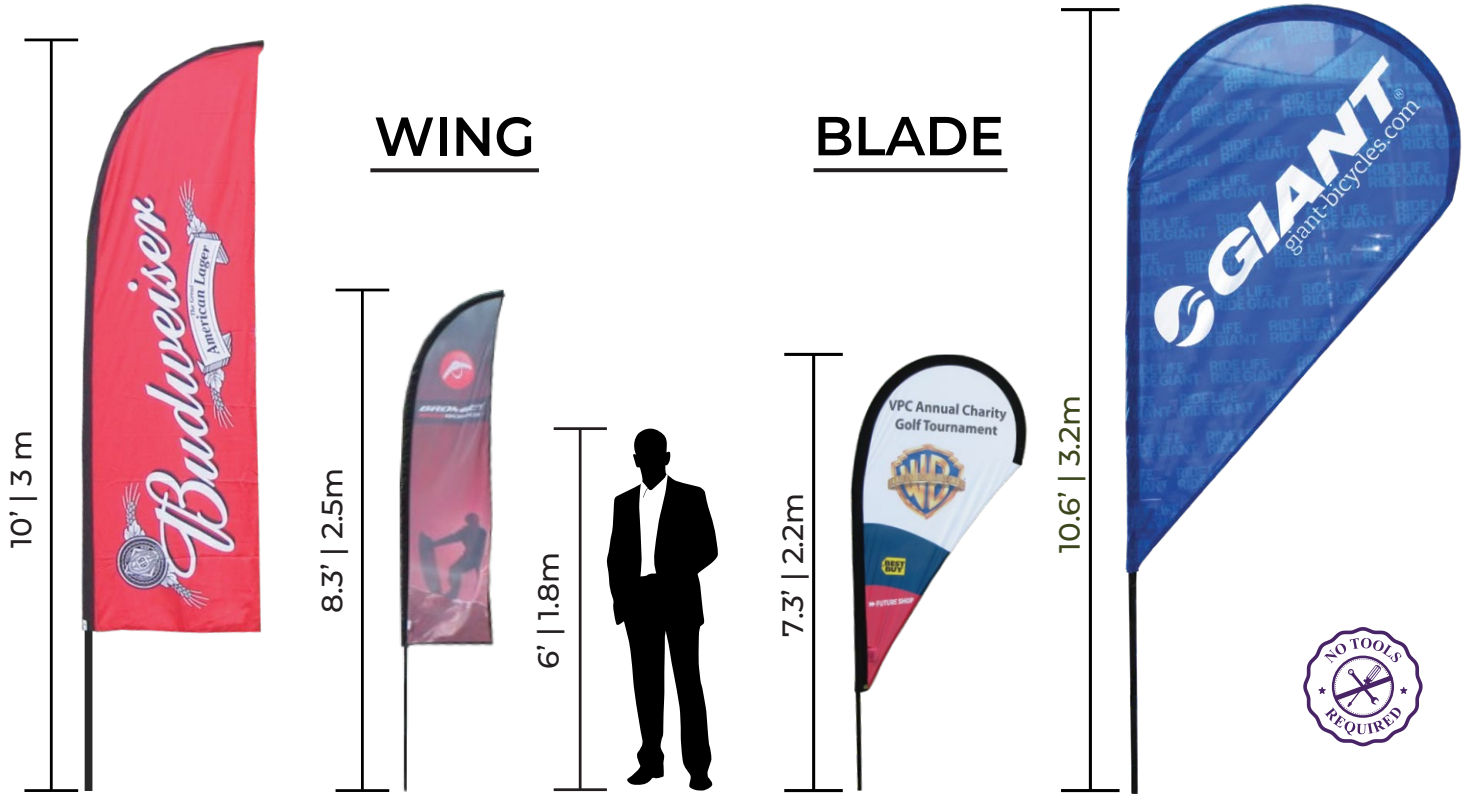

The Pacific Blade & Wing Flags are designed to make a big impression and attract attention in seconds both indoors and outdoors. With custom full color graphics to your specifications, the Flags combine style and high visibility. The Pacific Wing & Blade Flags can be used free standing or attached to your canopy leg to enhance your overall presence.

## FEATURE SPECS

	WING	BLADE
FABRIC SIZE PETITE	6.6' x 1.8' (201cm x 55cm)	5.3' x 2.6' (161.5cm x 79cm)
FABRIC SIZE MEDIO	8.3' x 2.5' (253cm x 78cm)	8.3' x 4' (253cm x 122cm)
HARDWARE	FIBERGLASS TELESCOPIC	
MAX PETITE HEIGHT	8.3' (2.5m)	7.3' (2.2m)
MAX MEDIO HEIGHT	10' (3m)	10.6' (3.2m)
OTHER FEATURES	DURABLE POLYESTER FLAG FABRIC	
PRODUCT WEIGHT	EASY SET-UP WITHIN 5 MINUTES.	