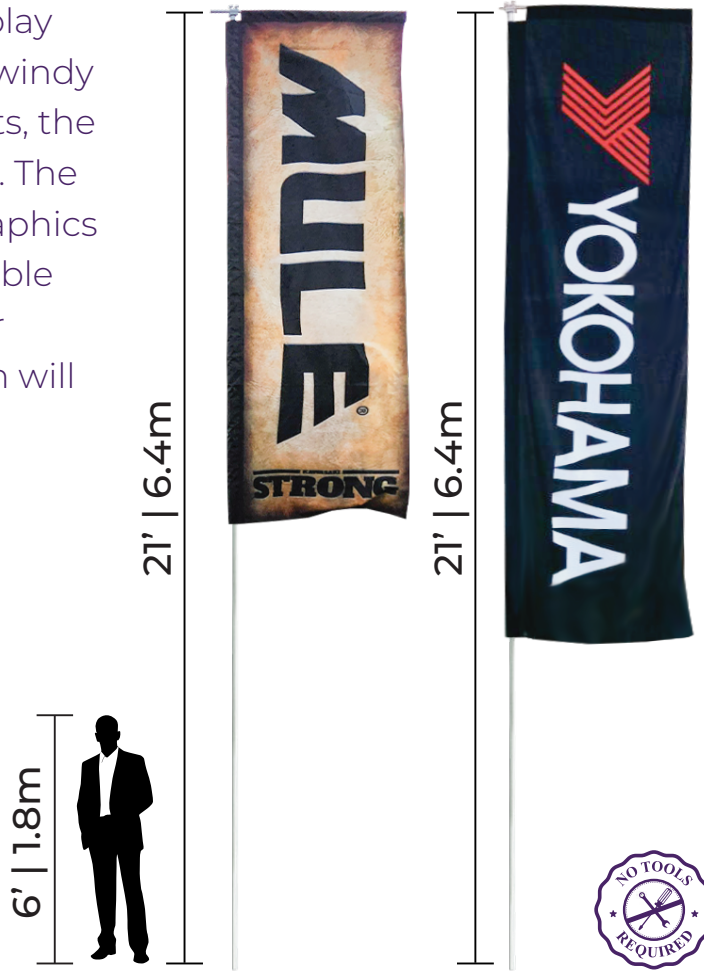

SKYFLAGS

The Impact i-Catcher Sky Flag will proudly display your brand above all others. Exciting action in windy conditions and fully visible during indoor events, the Sky Flag will get you the attention you deserve. The Sky Flags are printed with custom full color graphics to your specifications and can be single or double sided. The Sky Flags are available in 3 sizes. Our unique telescopic pole and ball bearing system will allow the flag to move easily with the wind.

FEATURE SPECS

MEDIO

GRANDE

ACCESSORIES

FABRIC SIZE

10' x 3'
(304cm x 91cm)

12' x 3'
(366cm x 91cm)

HARDWARE

TELESCOPIC PVC

MAX HEIGHT POSITION

21' (6.4 m)

21' (6.4 m)

OTHER FEATURES

DURABLE POLYESTER FLAG FABRIC

PRODUCT WEIGHT

EASY SET-UP WITHIN 5 MINUTES.